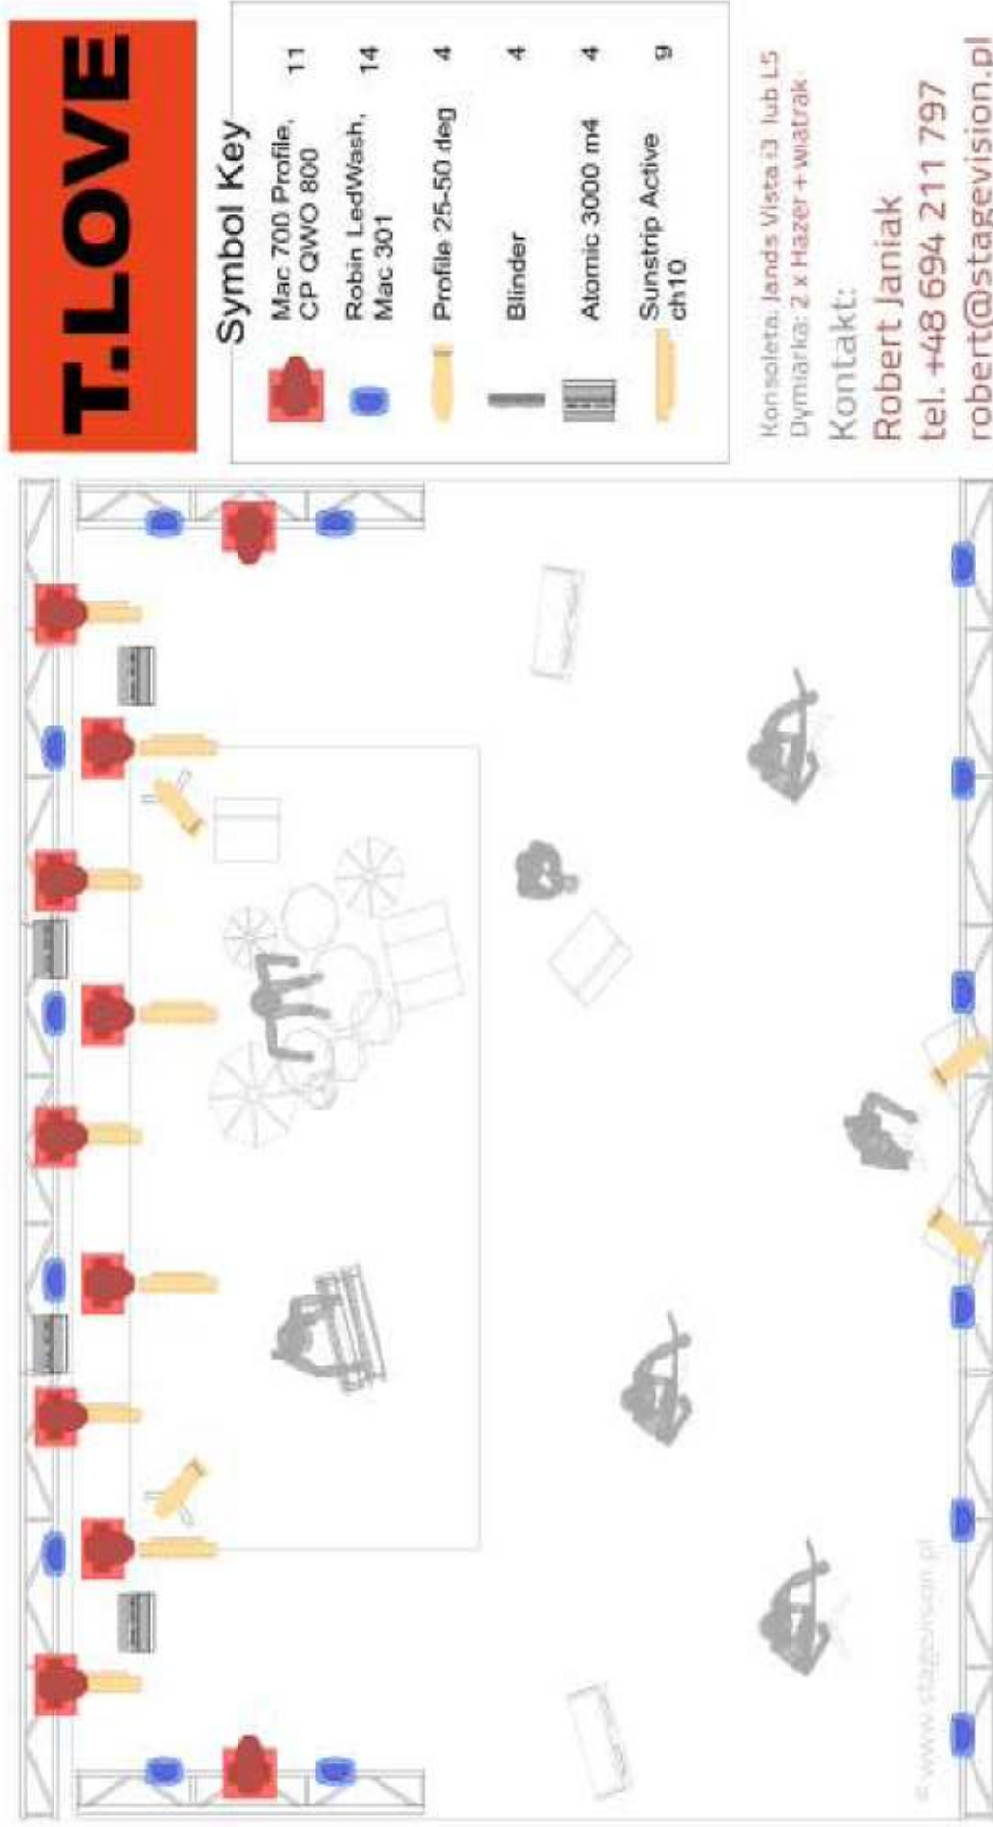

T.LOVE – 2016 - LIGHT PLOT 1 z 3